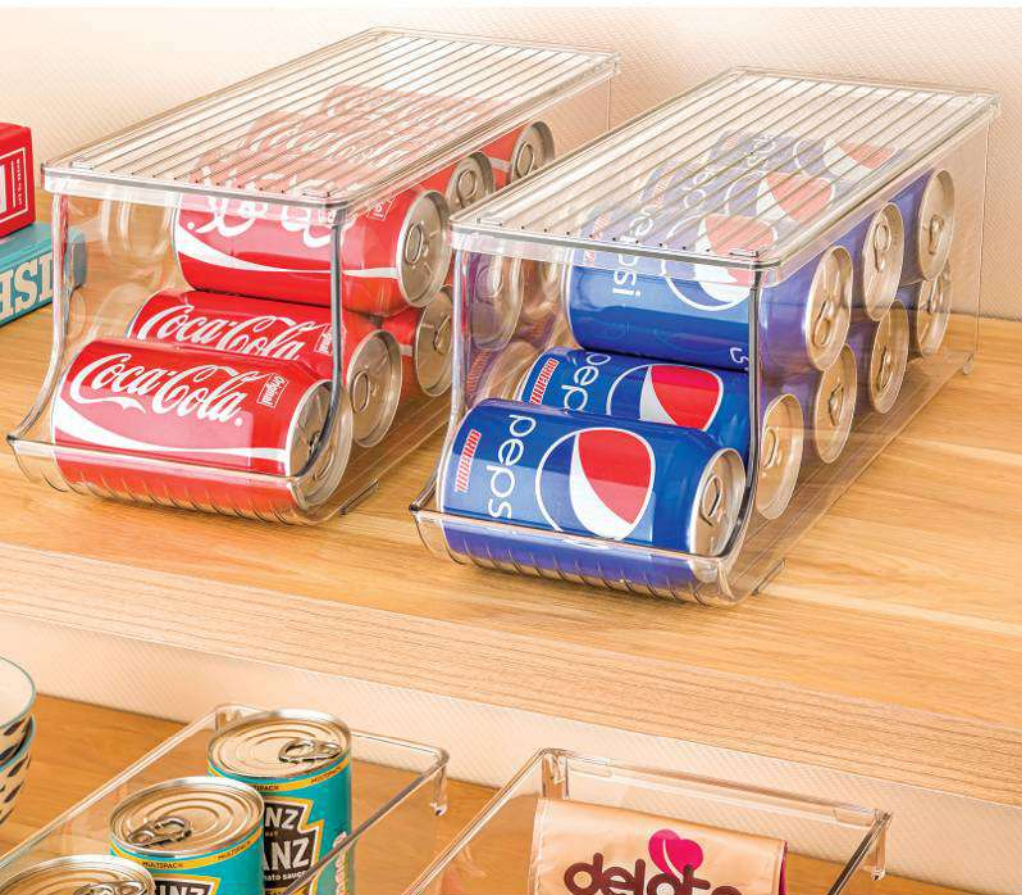

نظم دهنده نشکن قوطی
صندوقی تخزين الصودا

BEVERAGE STORAGE

CODE:2129

Pack quantity: 6

Box volume(CBM): 0.04m³

Box weight: 4.74kg

Size: 35Lx15Wx14H cm

Color:

6 262922 907346